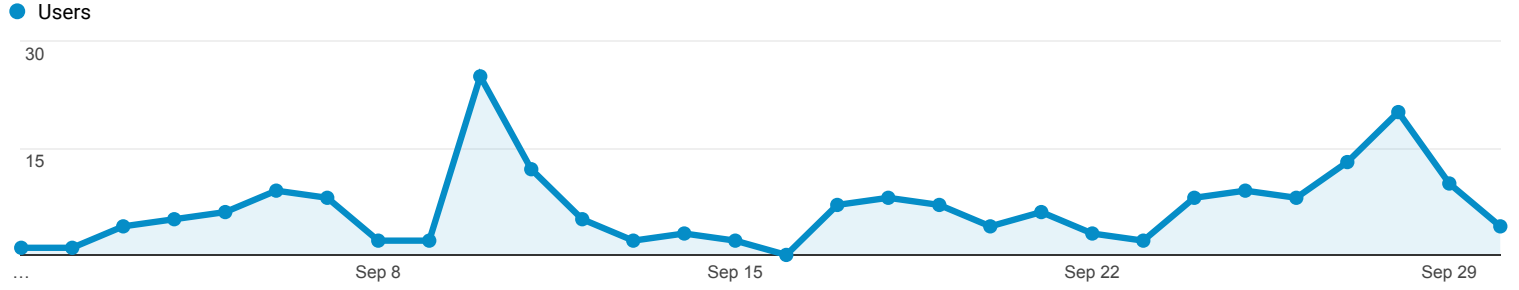

Audience Overview

Sep 1, 2018 - Sep 30, 2018

All Users
100.00% Users

Overview

■ New Visitor ■ Returning Visitor