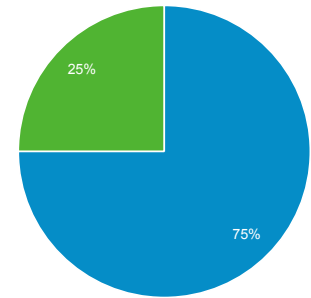

Audience Overview

All Users
100.00% Users

Nov 1, 2018 - Nov 30, 2018

Overview

New Visitor Returning Visitor

Language	Users	% Users
1. en-us	69	88.46%
2. en-gb	3	3.85%
3. zh-cn	3	3.85%
4. (not set)	1	1.28%
5. en-in	1	1.28%
6. ja	1	1.28%